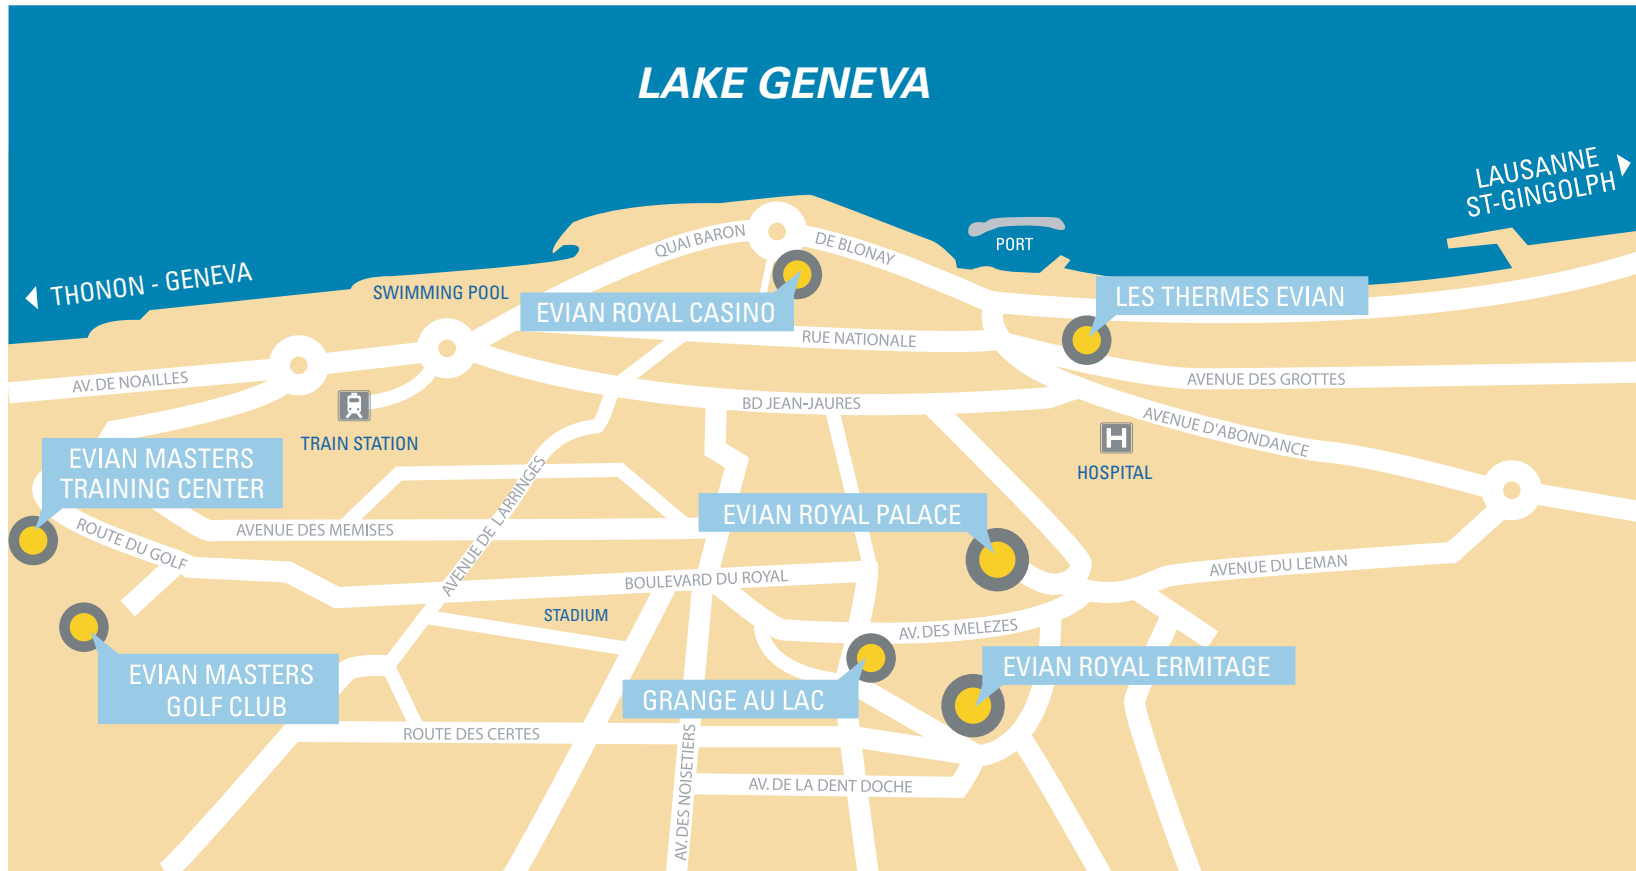

BY CAR
 Geneva - Evian : 28 miles
 Fribourg - Evian : 61 miles
 Lyon - Evian : 125 miles
 Zurich - Evian : 162 miles
 Milan - Evian : 188 miles
 Strasbourg - Evian : 224 miles
 Francfort (all) - Evian : 343 miles
 Paris - Evian : 360 miles
 Nice - Evian : 397 miles

BY TRAIN
 Paris - Evian, many daily connections by TGV
 (high speed train)

BY PLANE
 Geneva-Cointrin International airport
 (45 kms from Evian)

BY BOAT
 Lausanne - Evian in 35 minutes,
 several times a day